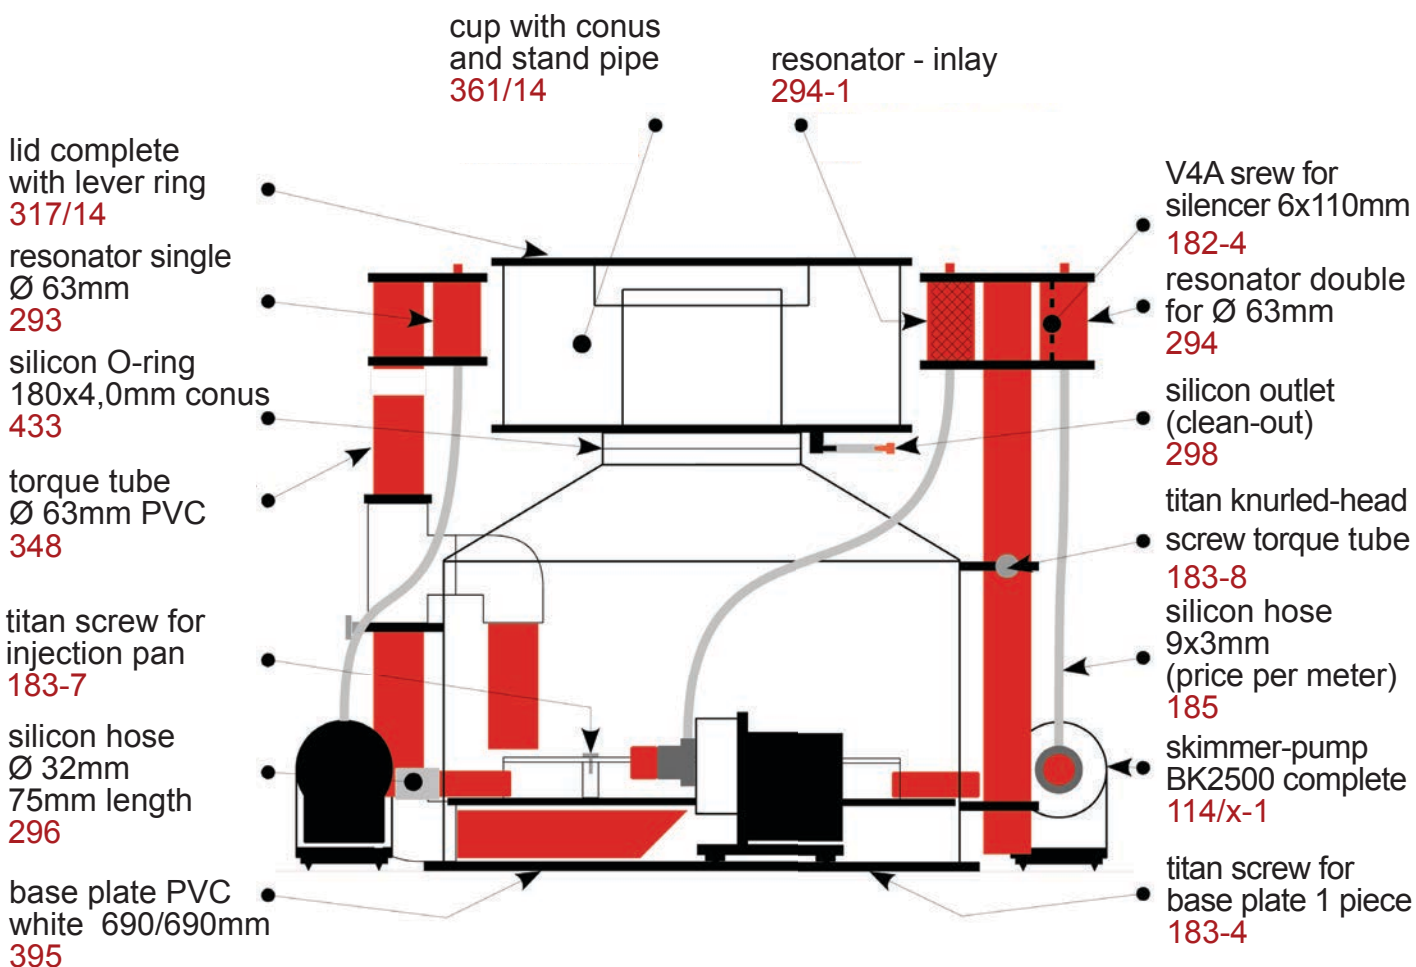

accessories

PVC pipe clip Ø 63mm for  
wall and ceiling mounting  
930-63

accessories

resonator - inlay  
294-1

accessories

silicon grease tube 6g  
030-6

For more information, please visit [www.royal-exclusiv.de](http://www.royal-exclusiv.de). Simply enter the part number or name into the search box or email: [info@royal-exclusiv.de](mailto:info@royal-exclusiv.de).