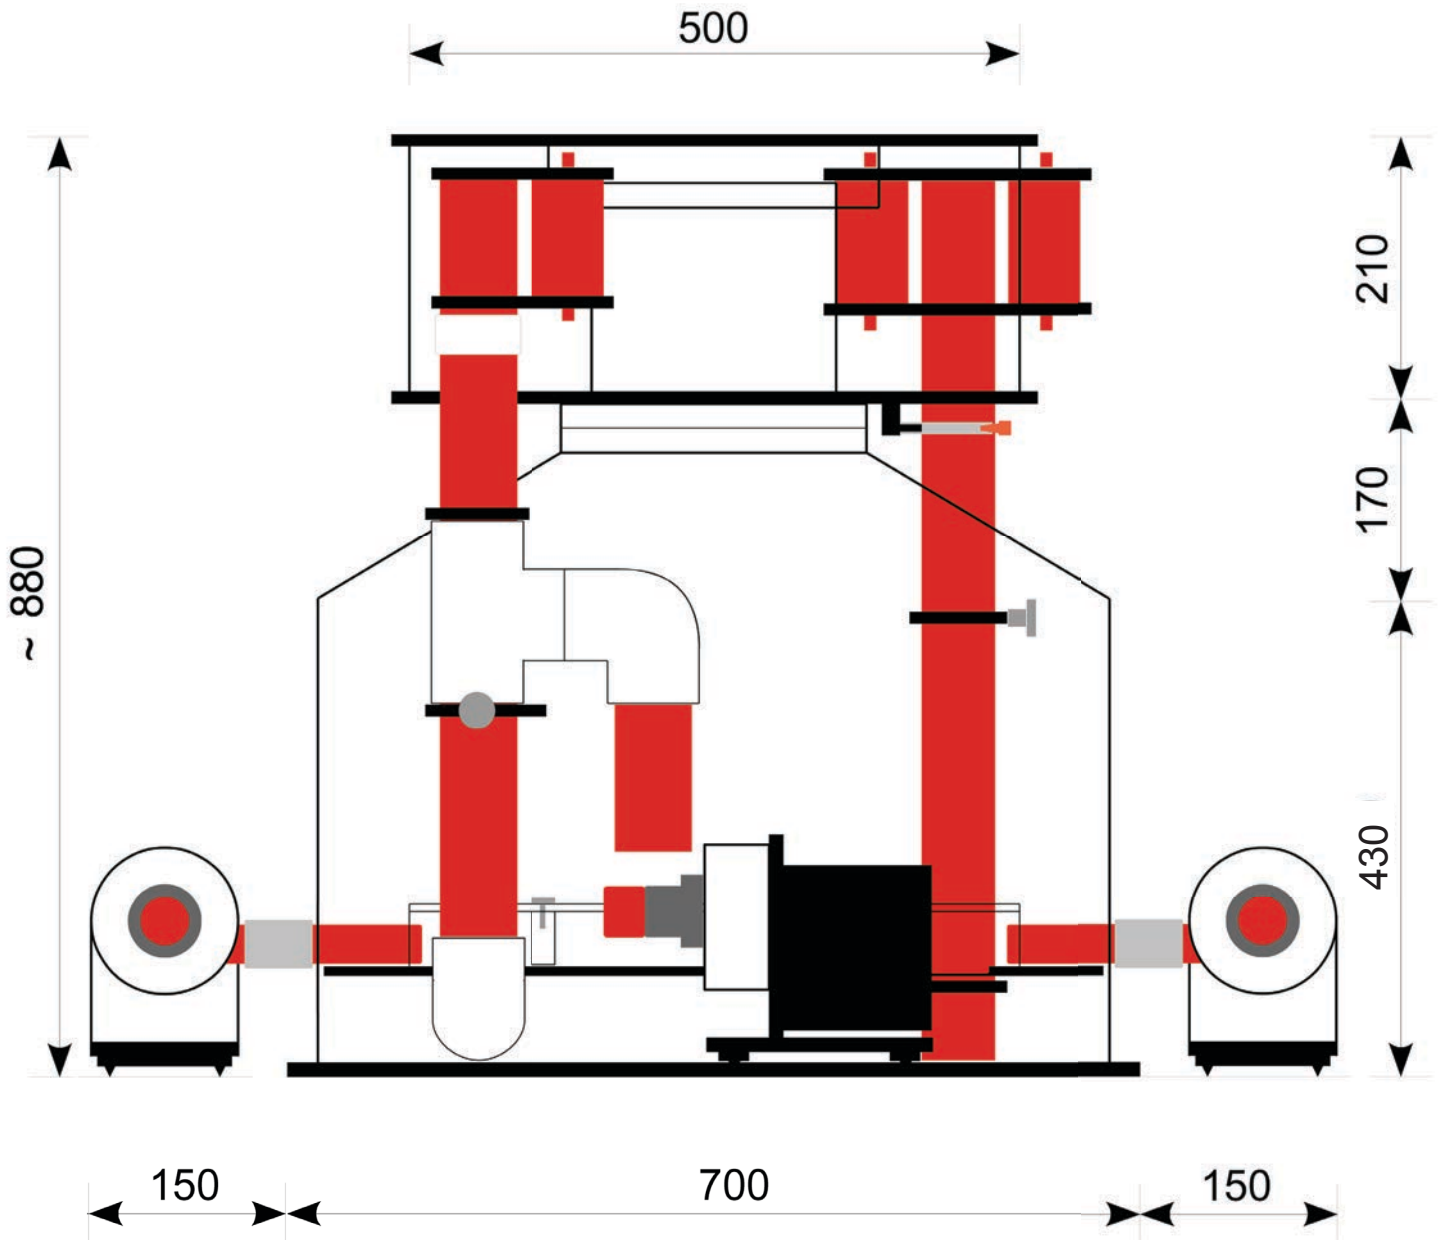

Since 1986

Protein skimmer Bubble King® DeLuxe 650 internal modified   **Product no.: 85/M**

For more information, please visit www.royal-exclusiv.de. Simply enter the part number or name into the search box or email: info@royal-exclusiv.de.

All information subject to change. We try our best, but printing errors reserved.