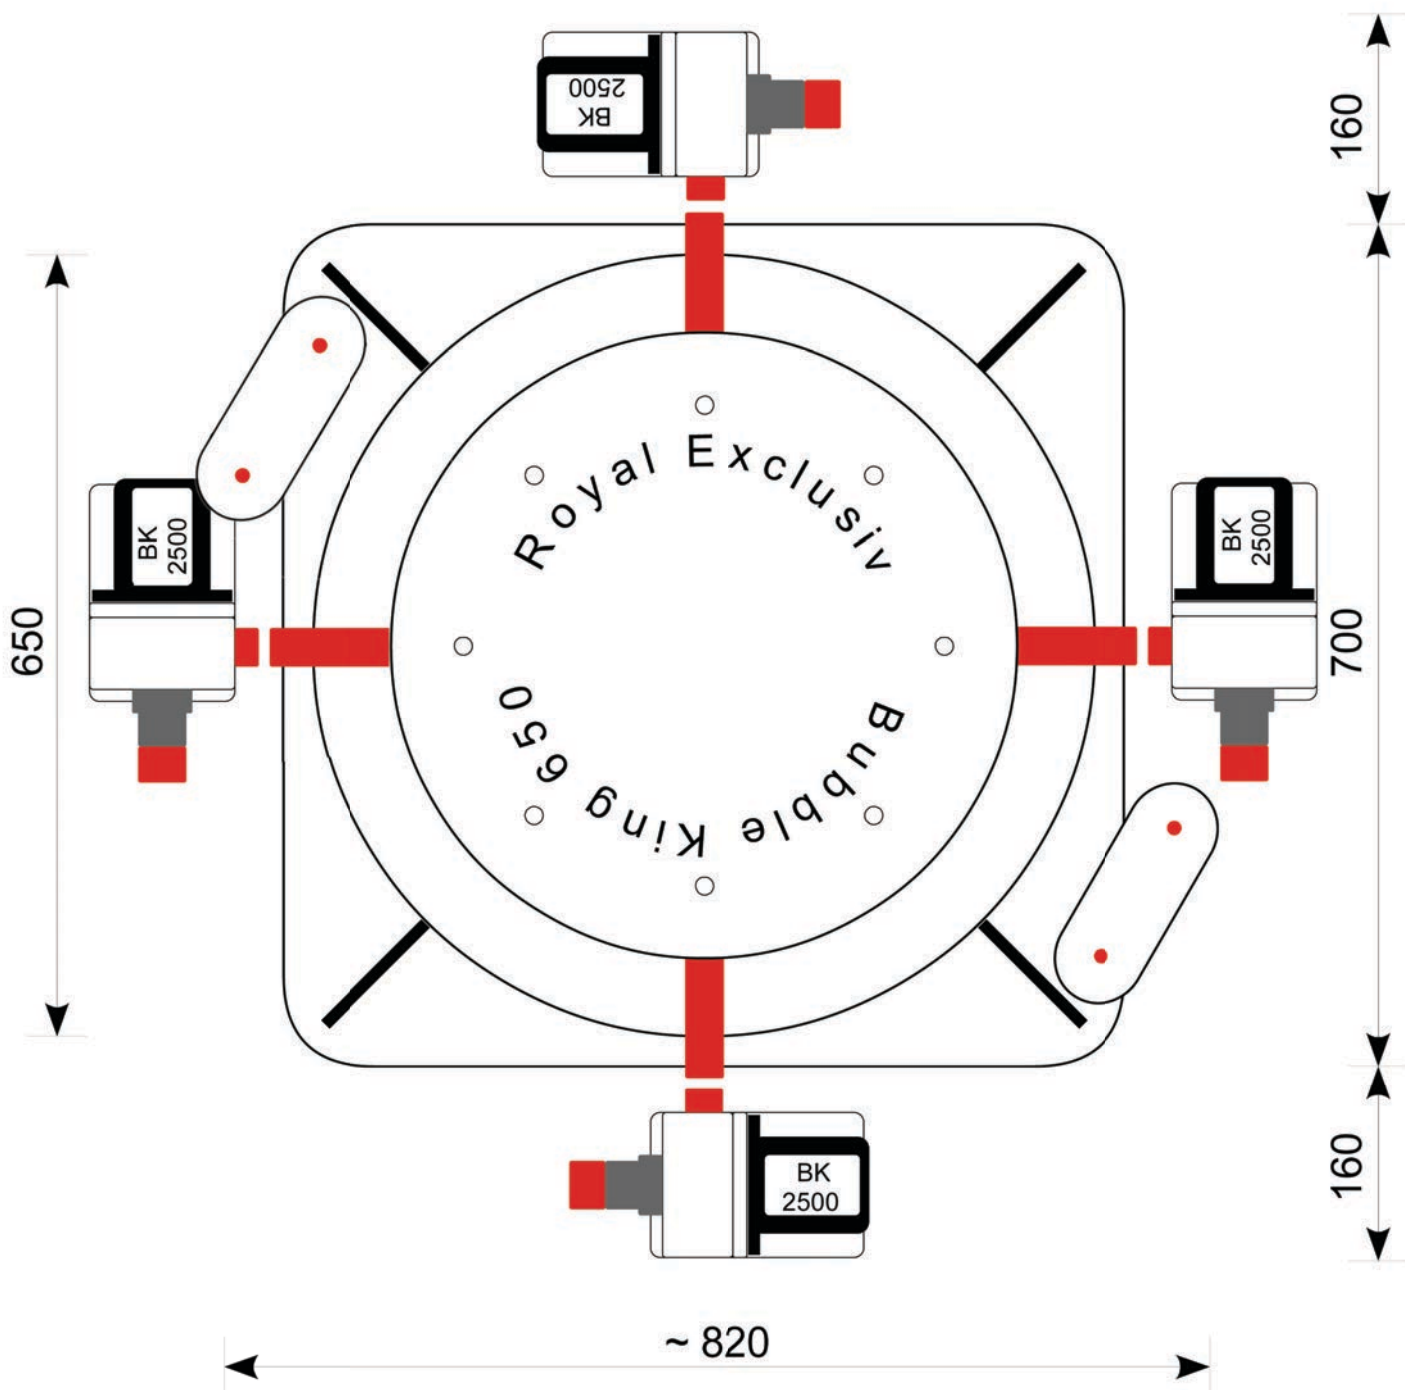

Protein skimmer Bubble King® DeLuxe 650 internal modified   **Product no.: 85/M**

For more information, please visit www.royal-exclusiv.de. Simply enter the part number or name into the search box or email: info@royal-exclusiv.de.

All information subject to change. We try our best, but printing errors reserved.