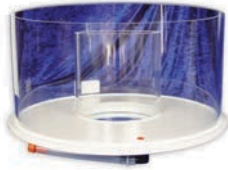

spare part

cup with conus  
and stand pipe  
**361/14**

spare part

silicon O-ring 180x4,0mm  
for conus  
**433**

spare part

silicon hose  
32mm 75mm length  
**296**

spare part

torque tube PVC Ø 63mm  
**348**