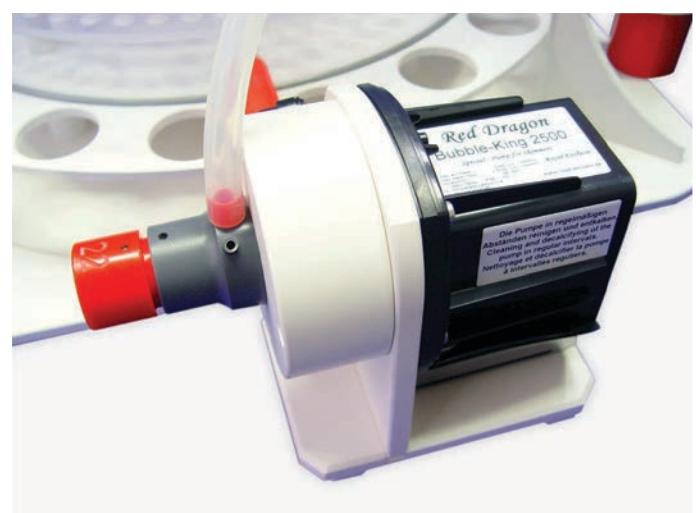

Protein skimmer Bubble King® DeLuxe 650 (modified) for internal filter assembly in aquariums up to 20.000 l.

The skimmer is equipped with four Red Dragon® Bubble King® skimmer pumps from Royal Exclusiv®, installed on the sides. A continuously height-adjustable telescopic tube is provided to regulate the water level. The swivelling water outlet at the side has a tube diameter of 63 mm.

For the fine adjustment of the water level, there is also a 360° pivotable PVC torque tube with a fitted dismountable simple silencer. The perforated Plexiglas lid can be opened by loosening the five M6 titanium hexagon socket screws.

The complete skimmer cup can be unscrewed from the pillar tube. The lift height required for this is 30 mm. A pivotable tap is fitted to the bottom for draining off the absorbate. The skimmer pump is equipped with a descaling bypass.

The pumps are connected to the skimmer on the pressure side through a loosely attached Ø 30 mm silicon tube connection piece. The 9 mm silicon tube is used to transport the air exhaust from the silencer to the pump.

The grey 6 mm connecting piece on the nozzle base part is set up for ozone supply. The red screw-in nozzle is to set the water volume. The water pumping capacity can be increased by turning.

***Important maintenance information!!!
For the smooth functioning of the protein skimmer, the skimmer pump must be regularly cleaned and decalcified!***