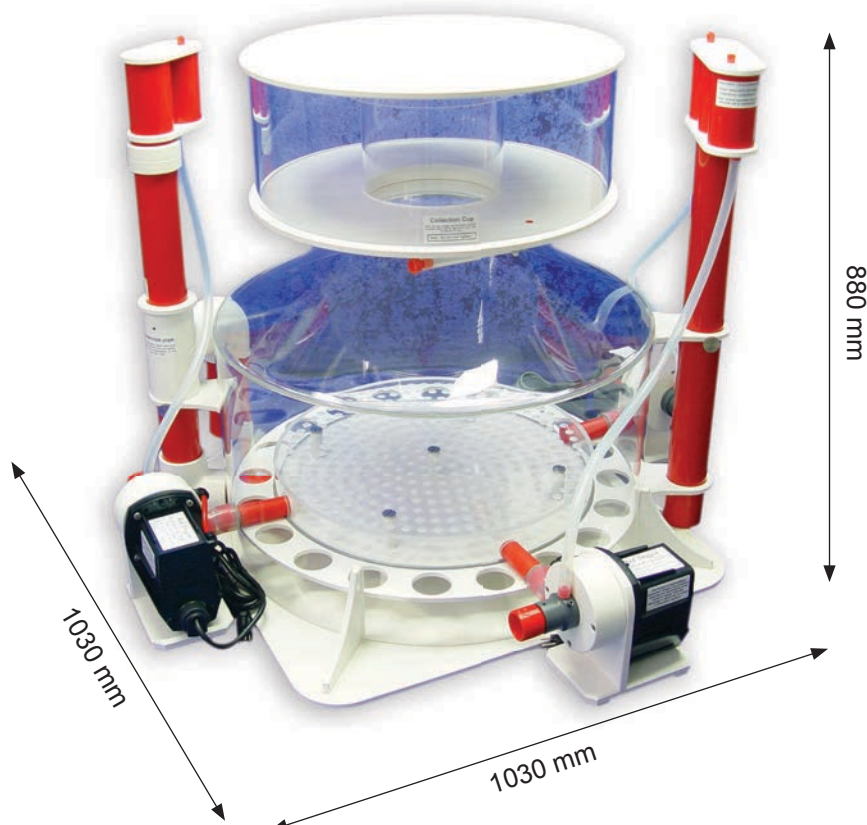

## Data sheet for protein skimmer Bubble King® DeLuxe 650 internal modified

**Protein skimmer Bubble King® DeLuxe 650 internal** Product no.: 85/M **8.139,60 €**  
or aquariums/tanks up to 20.000 ltr.

Skimmer-series Bubble King® DeLuxe for aquarium-grounds. For internal installation in filter-systems.  
The „deLuxe version“ for the demanding user.

### Technical data Bubble King® DeLuxe 650 internal modified:

12.000 ltr./h Air - 20.000 ltr./h Water = 4 pumps Bubble King® 2500  
with AKB- (anti-lime-bypass) and ozon- plug  
Base plate: 70 cm x 70 cm / height ~ 88 cm

Water level: ~ 180 mm up to ~ 270 mm (ideal ~ 225 mm)  
Weight skimmer: 73 kg inclusiv pumps / 38 kg without pumps  
Height of intake side: center 130 mm

Dimension skimmer without pumps: 700 mm wide / 820 mm length / ~ 880 mm height  
Dimension skimmer with pumps: 1030 mm wide / 1030 mm length / ~ 880 mm height  
Outlet (cleanout) height ~ 630 mm

## Protein skimmer Bubble King® DeLuxe 650 internal modified **Product no.: 85/M**

Protein skimmer Bubble King® DeLuxe 650 (modified) for internal filter assembly in aquariums up to 20.000 l.

The skimmer is equipped with four Red Dragon® Bubble King® skimmer pumps from Royal Exclusiv®, installed on the sides. A continuously height-adjustable telescopic tube is provided to regulate the water level. The swivelling water outlet at the side has a tube diameter of 63 mm.