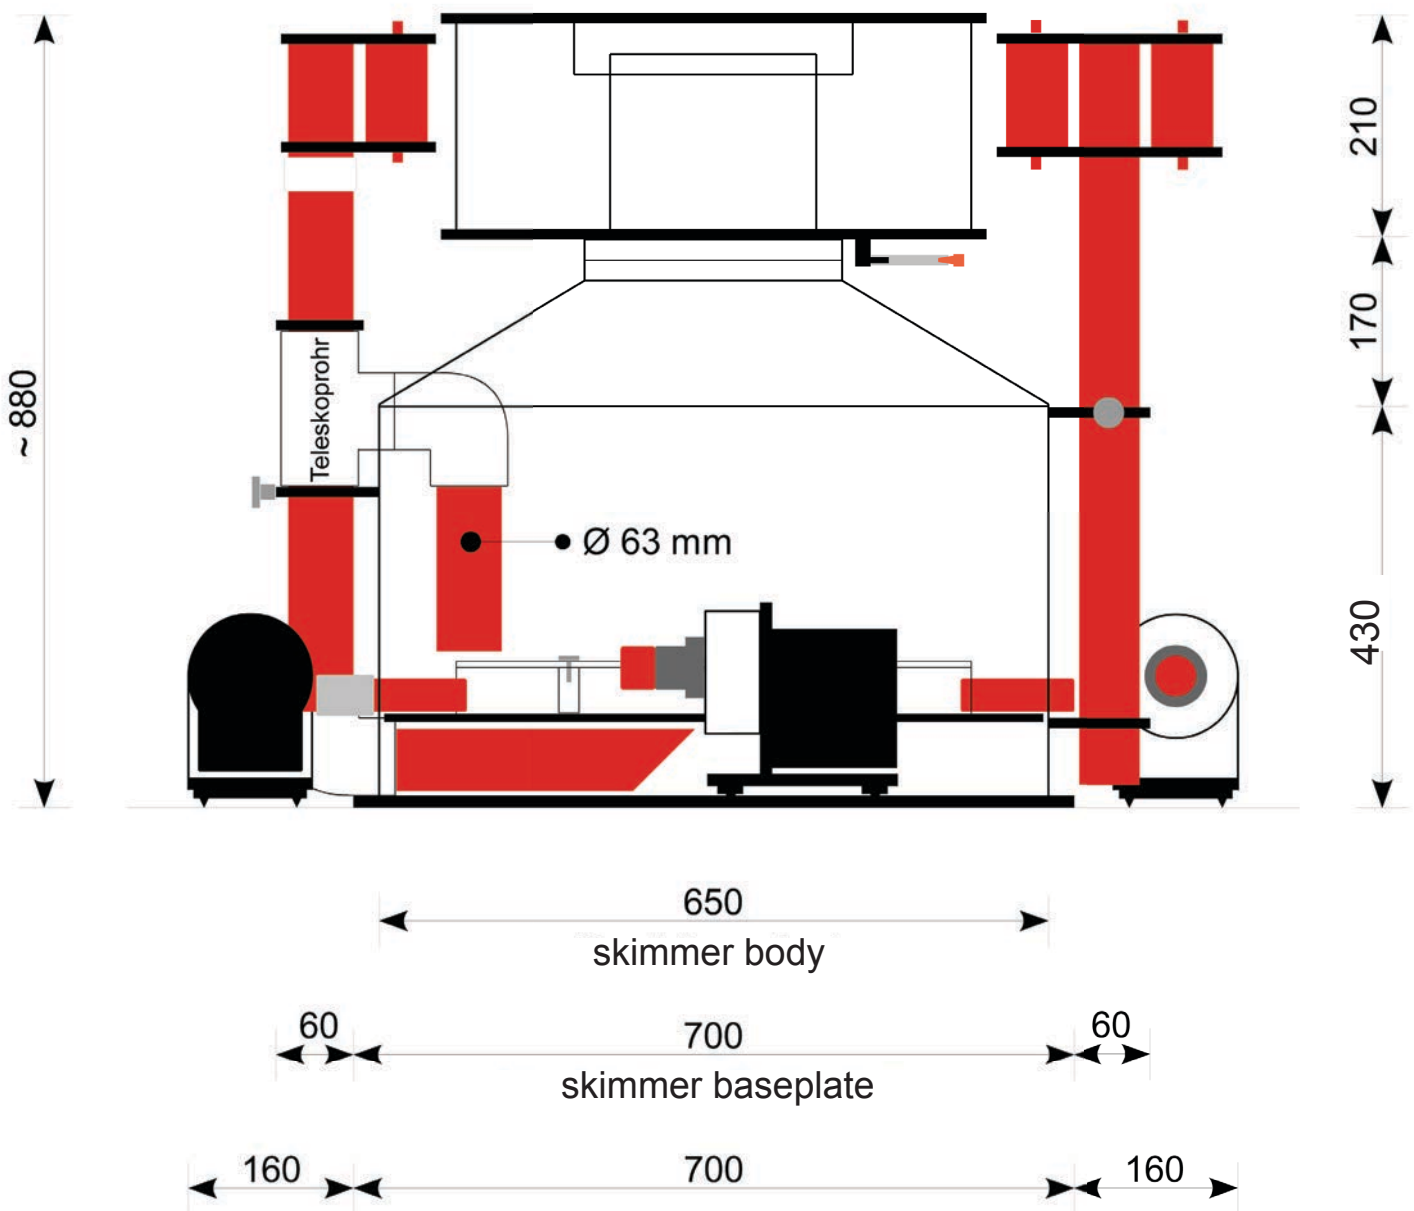

Since 1986

Protein skimmer Bubble King® DeLuxe 650 internal modified Product no.: 85/M

For more information, please visit www.royal-exclusiv.de. Simply enter the part number or name into the search box or email: info@royal-exclusiv.de.

All information subject to change. We try our best, but printing errors reserved.