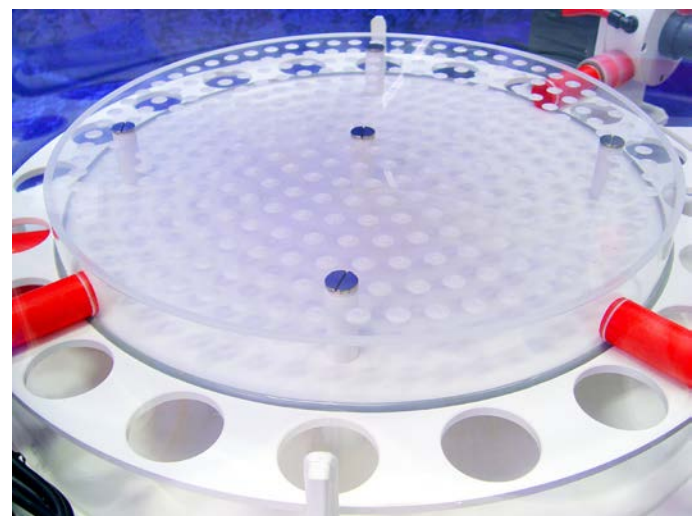

Protein skimmer Bubble King® DeLuxe 650 (modified) for internal filter assembly in aquariums up to 20.000 l.

The skimmer is equipped with four Red Dragon® Bubble King® skimmer pumps from Royal Exclusiv®, installed on the sides. A continuously height-adjustable telescopic tube is provided to regulate the water level. The swivelling water outlet at the side has a tube diameter of 63 mm.

For the fine adjustment of the water level, there is also a 360° pivotable PVC torque tube with a fitted dismountable simple silencer. The perforated Plexiglas lid can be opened by loosening the five M6 titanium hexagon socket screws.

The complete skimmer cup can be unscrewed from the pillar tube. The lift height required for this is 30 mm. A pivotable tap is fitted to the bottom for draining off the absorbate. The skimmer pump is equipped with a descaling bypass.

The pumps are connected to the skimmer on the pressure side through a loosely attached Ø 30 mm silicon tube connection piece. The 9 mm silicon tube is used to transport the air exhaust from the silencer to the pump.

The grey 6 mm connecting piece on the nozzle base part is set up for ozone supply. The red screw-in nozzle is to set the water volume. The water pumping capacity can be increased by turning.

***Important maintenance information!!!
For the smooth functioning of the protein skimmer, the skimmer pump must be regularly cleaned and decalcified!***