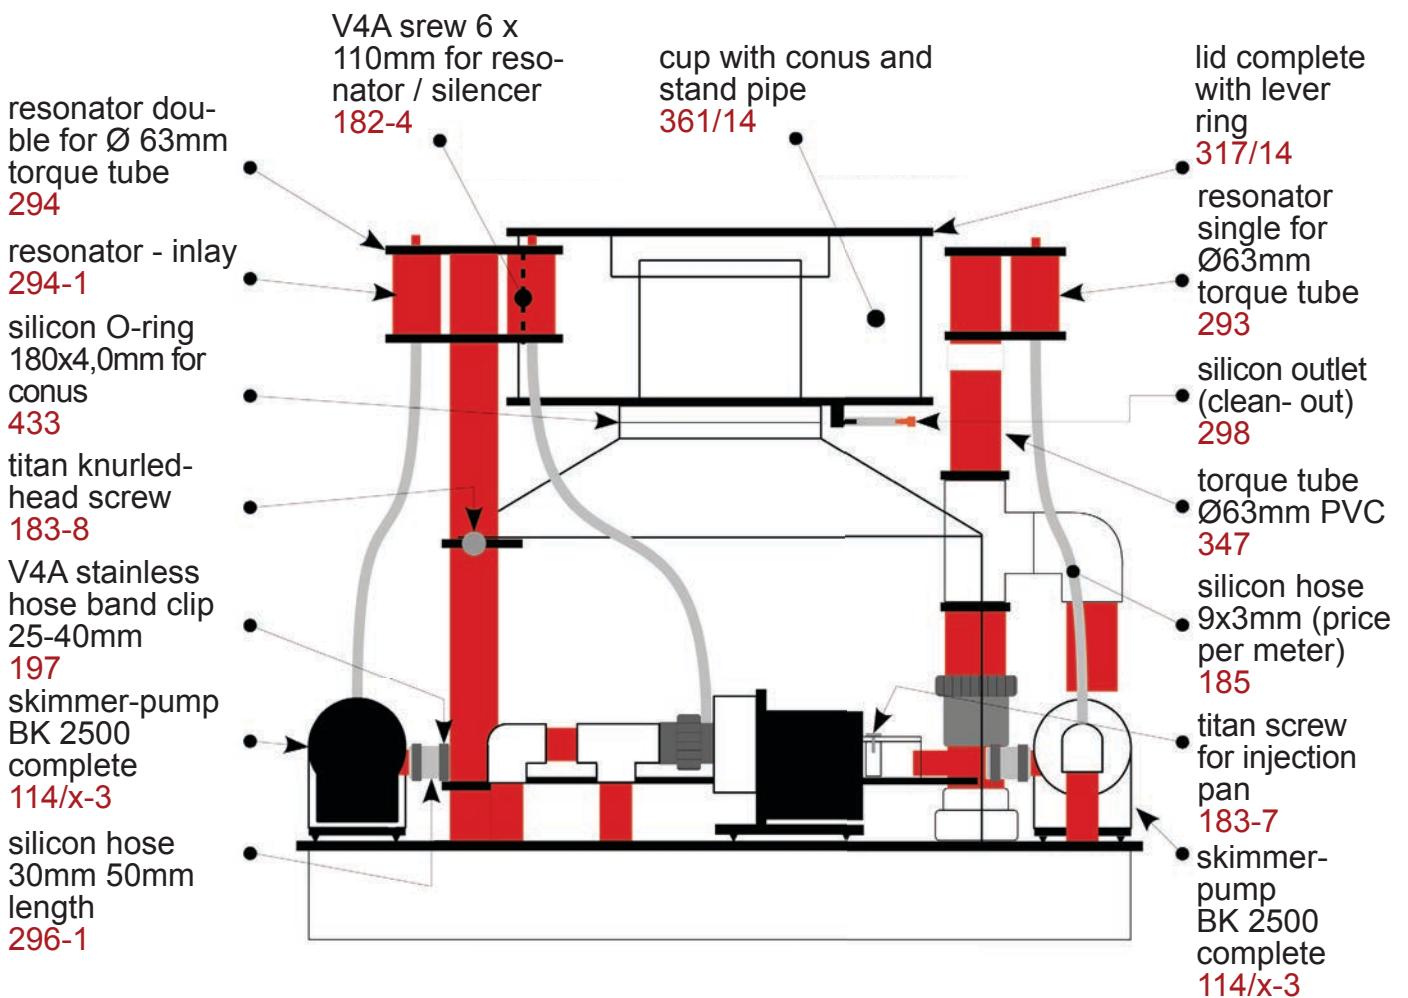

Protein skimmer Bubble King® DeLuxe 650 external modified **Product no.: 86/M**

Please replace the **x** with the appropriate number for the voltage of 110/230 Volt.